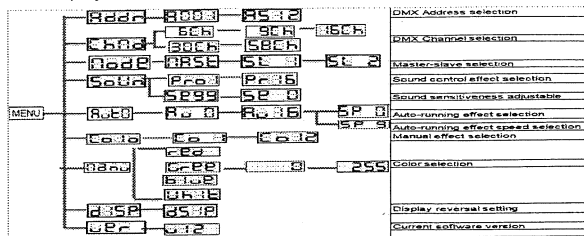

Specifications

Model: 18x5W RGBWA LED wall washer bar light - 18 sekci
LED: 18x5Watt RGBWA 5in1
Working Position: Any safe working position
Voltage: 100V/240V 50/60Hz
Power Draw: 70W
Casing: Aluminum
Net Weight: 2.1 Kg
Package Size: Dimensions: 1120(L) x 180 (W) x110 (H)mm
Colors: RGBWA color Mixing
DMX Channels: 9/94DMX channels
IP: IP20

Please Note: Specifications and improvements in the design of this unit and this manual are subject to change without any prior written notice.

FLASH

LED Wall Washer Bar Light
18X5W RGBWA 18 SEKCI
F7200207

User Instructions

1. KEY AND DISPLAY FUNCTIONS

A B C D

Display instruction

- A. Function
- B. +
- C. -
- D. Enter
- E. LCD Display

2. DMX CHANNELS INSTRUCTIONS:

Channel	Value	Function
1	ALL-Dimmer	000-255 0%- 100%
2	Strobe	000-008 Open
		009-255 Stroboscope (Speed 0 - 100%)
3	Red	000-255 0%-100%
4	Green	000-255 0%-100%
5	Blue	000-255 0%-100%
6	White	000-255 0%-100%
7	Amber	000-255 0%-100%
8	Color Chase	000-007 Manual
		008-255 Color chase
		000- 255 Color chase speed
9	Speed Control	000- 255 Color chase speed

76Channels

Channel	Value	Function
1	Dimmer	000-255 0%- 100%
2	Strobe	000-008 Open
		009-255 Stroboscope (Speed 0 - 100%)
3	Red1	000-255 0%-100%
4	Green1	000-255 0%-100%
5	Blue1	000-255 0%-100%
6	White1	000-255 0%-100%
7	Amber1	000-255 0%-100%
8	Red2	000-255 0%-100%
9	Green2	000-255 0%-100%
10	Blue2	000-255 0%-100%
11	White2	000-255 0%-100%