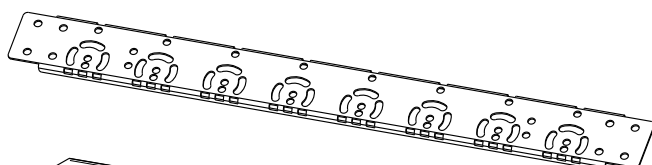

Flash Professional PAR-Washer-Blinder Hanging Frame P0000021

2x

2x

2x

1x

4x

8x

24x