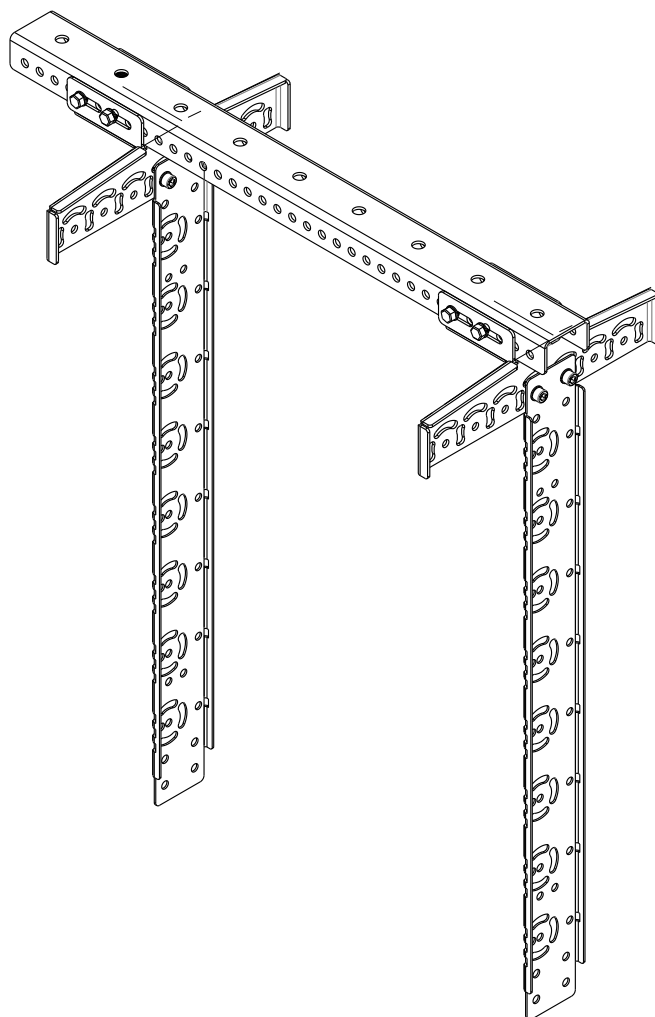

Flash Professional PAR-Washer-Blinder Hanging Frame P0000021

2x

2x

2x

1x

4x

8x

24x

12x

12x