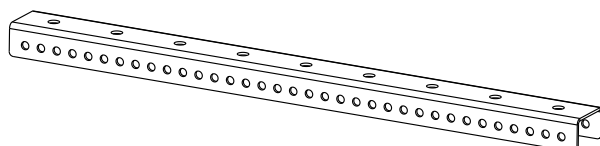

Flash Professional PAR-Washer-Blinder Hanging Frame P0000021

2x

2x

2x

1x

4x

8x

24x